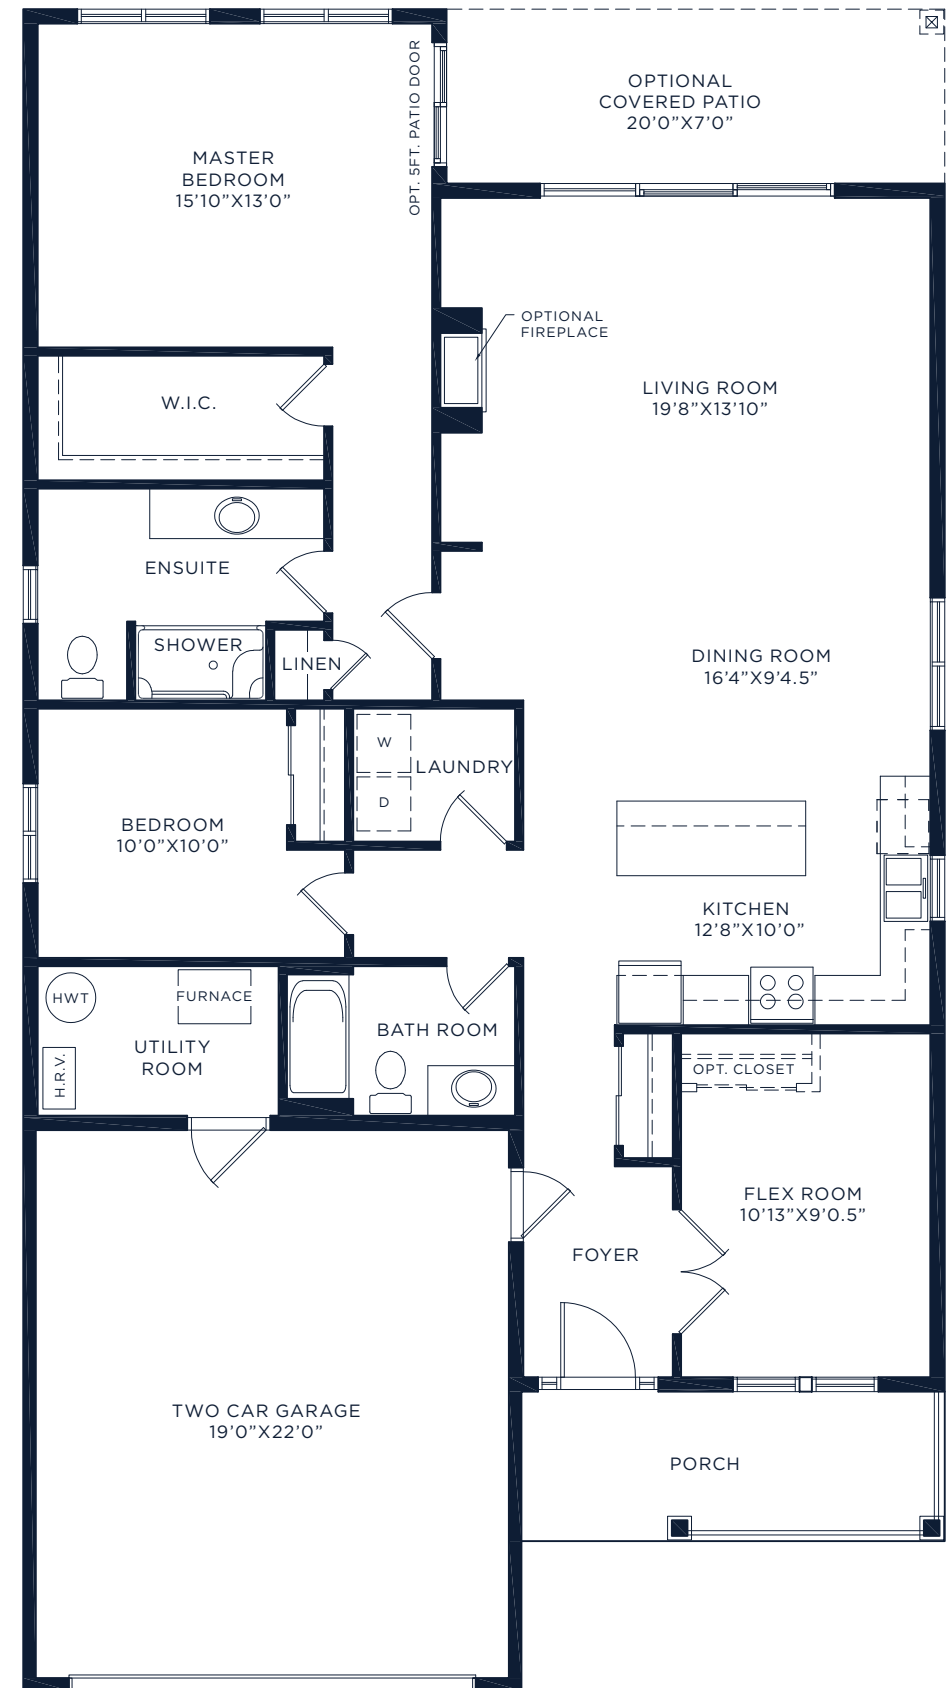

THE CONCH

1,709 SQ.FT.
2 BEDROOMS / 2 BATHROOMS / 2 DOOR GARAGE

BUNGALOW

ELEVATION A

ELEVATION B

GROUND FLOOR