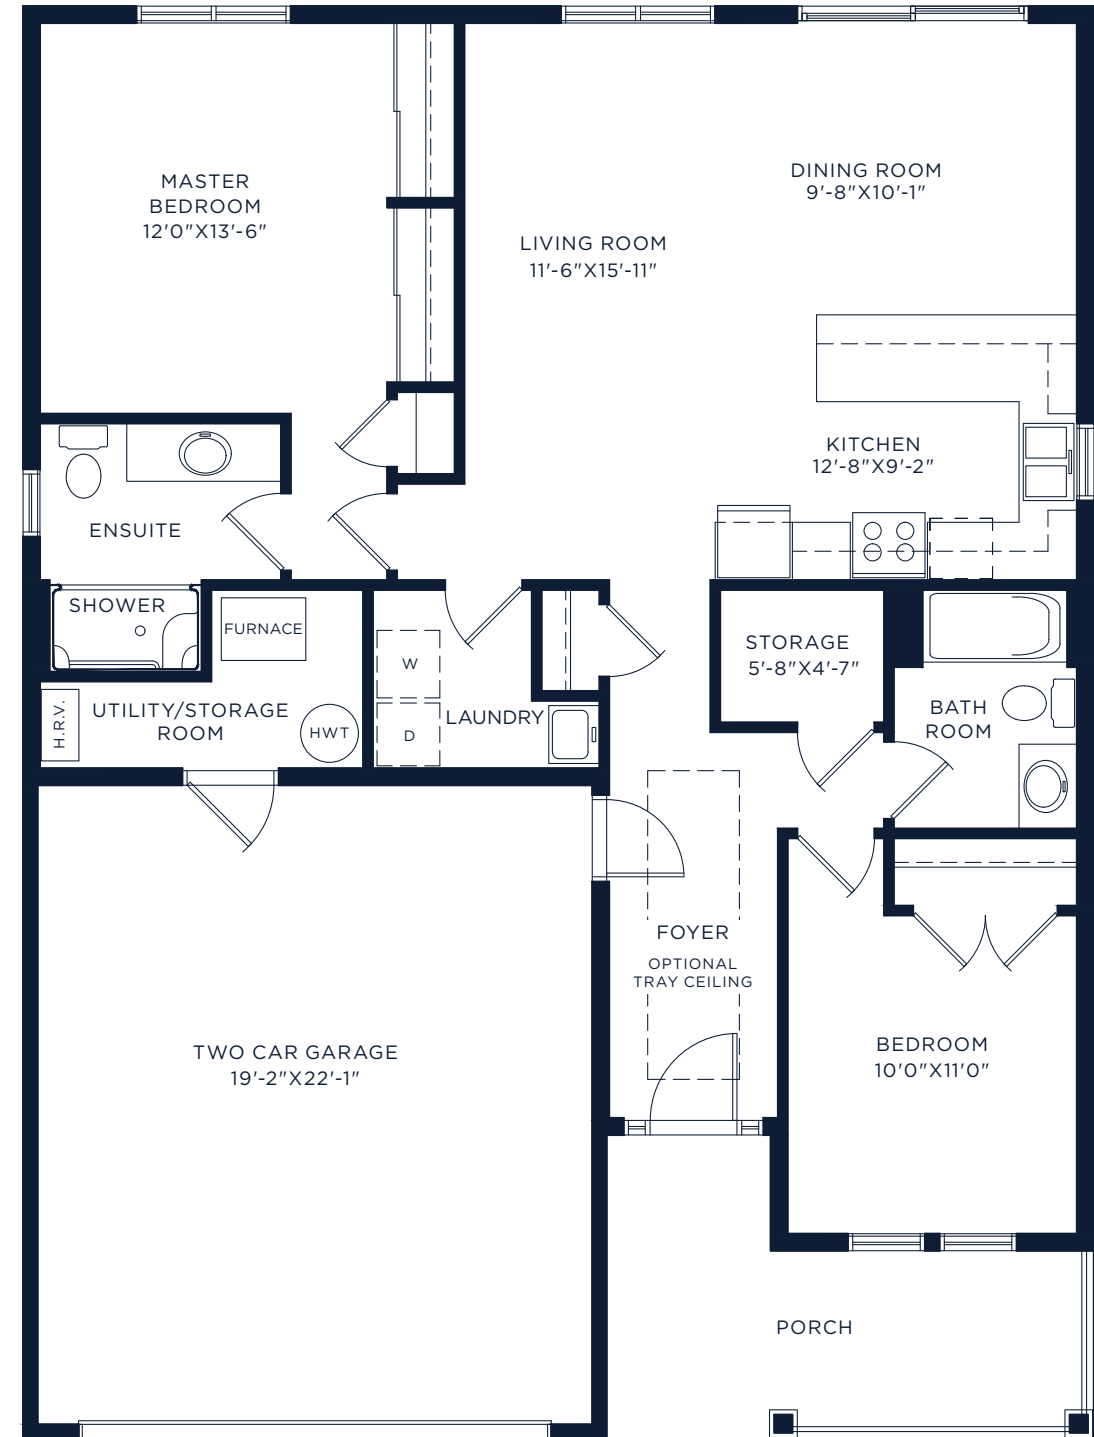

THE WHITECAP

1,250 SQ.FT.
2 BEDROOMS / 2 BATHROOMS / 2 DOOR GARAGE

BUNGALOW

ELEVATION A

ELEVATION B

GROUND FLOOR